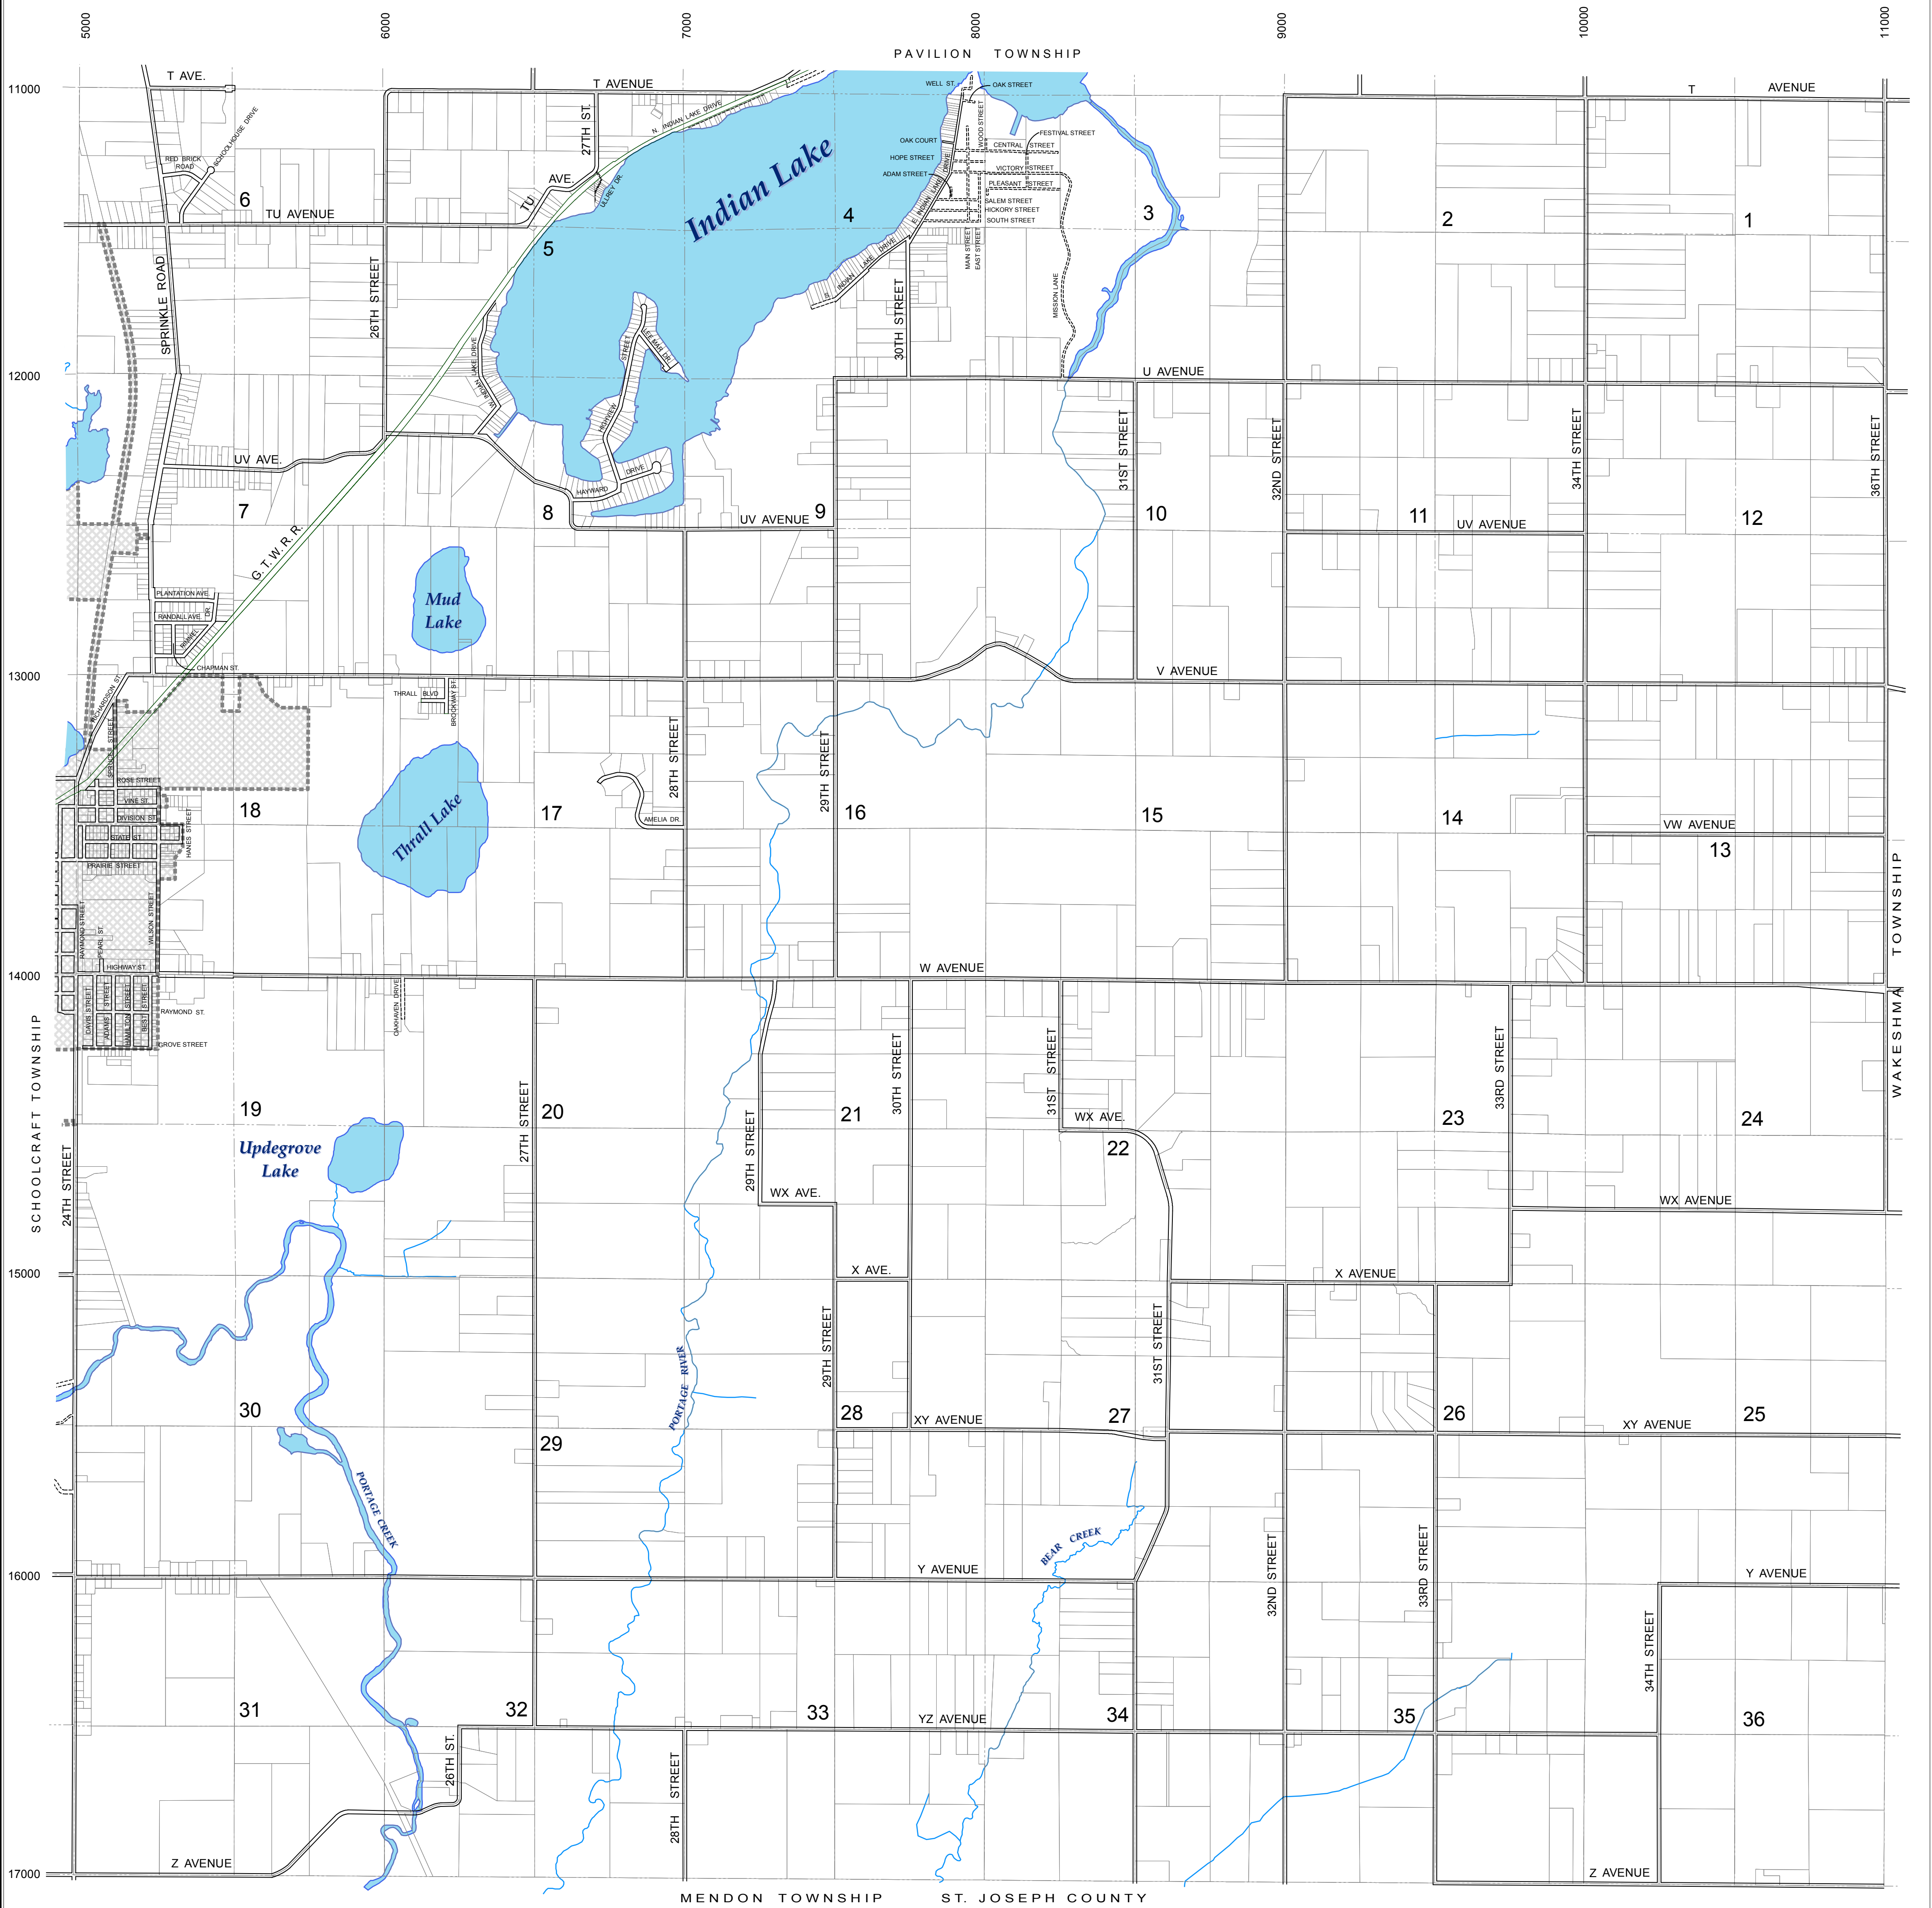

Brady Township

Kalamazoo County, Michigan

Street Map

Scale: 1" = 1,500'

- Railroad R.O.W.
- Private R.O.W.
- Public R.O.W.