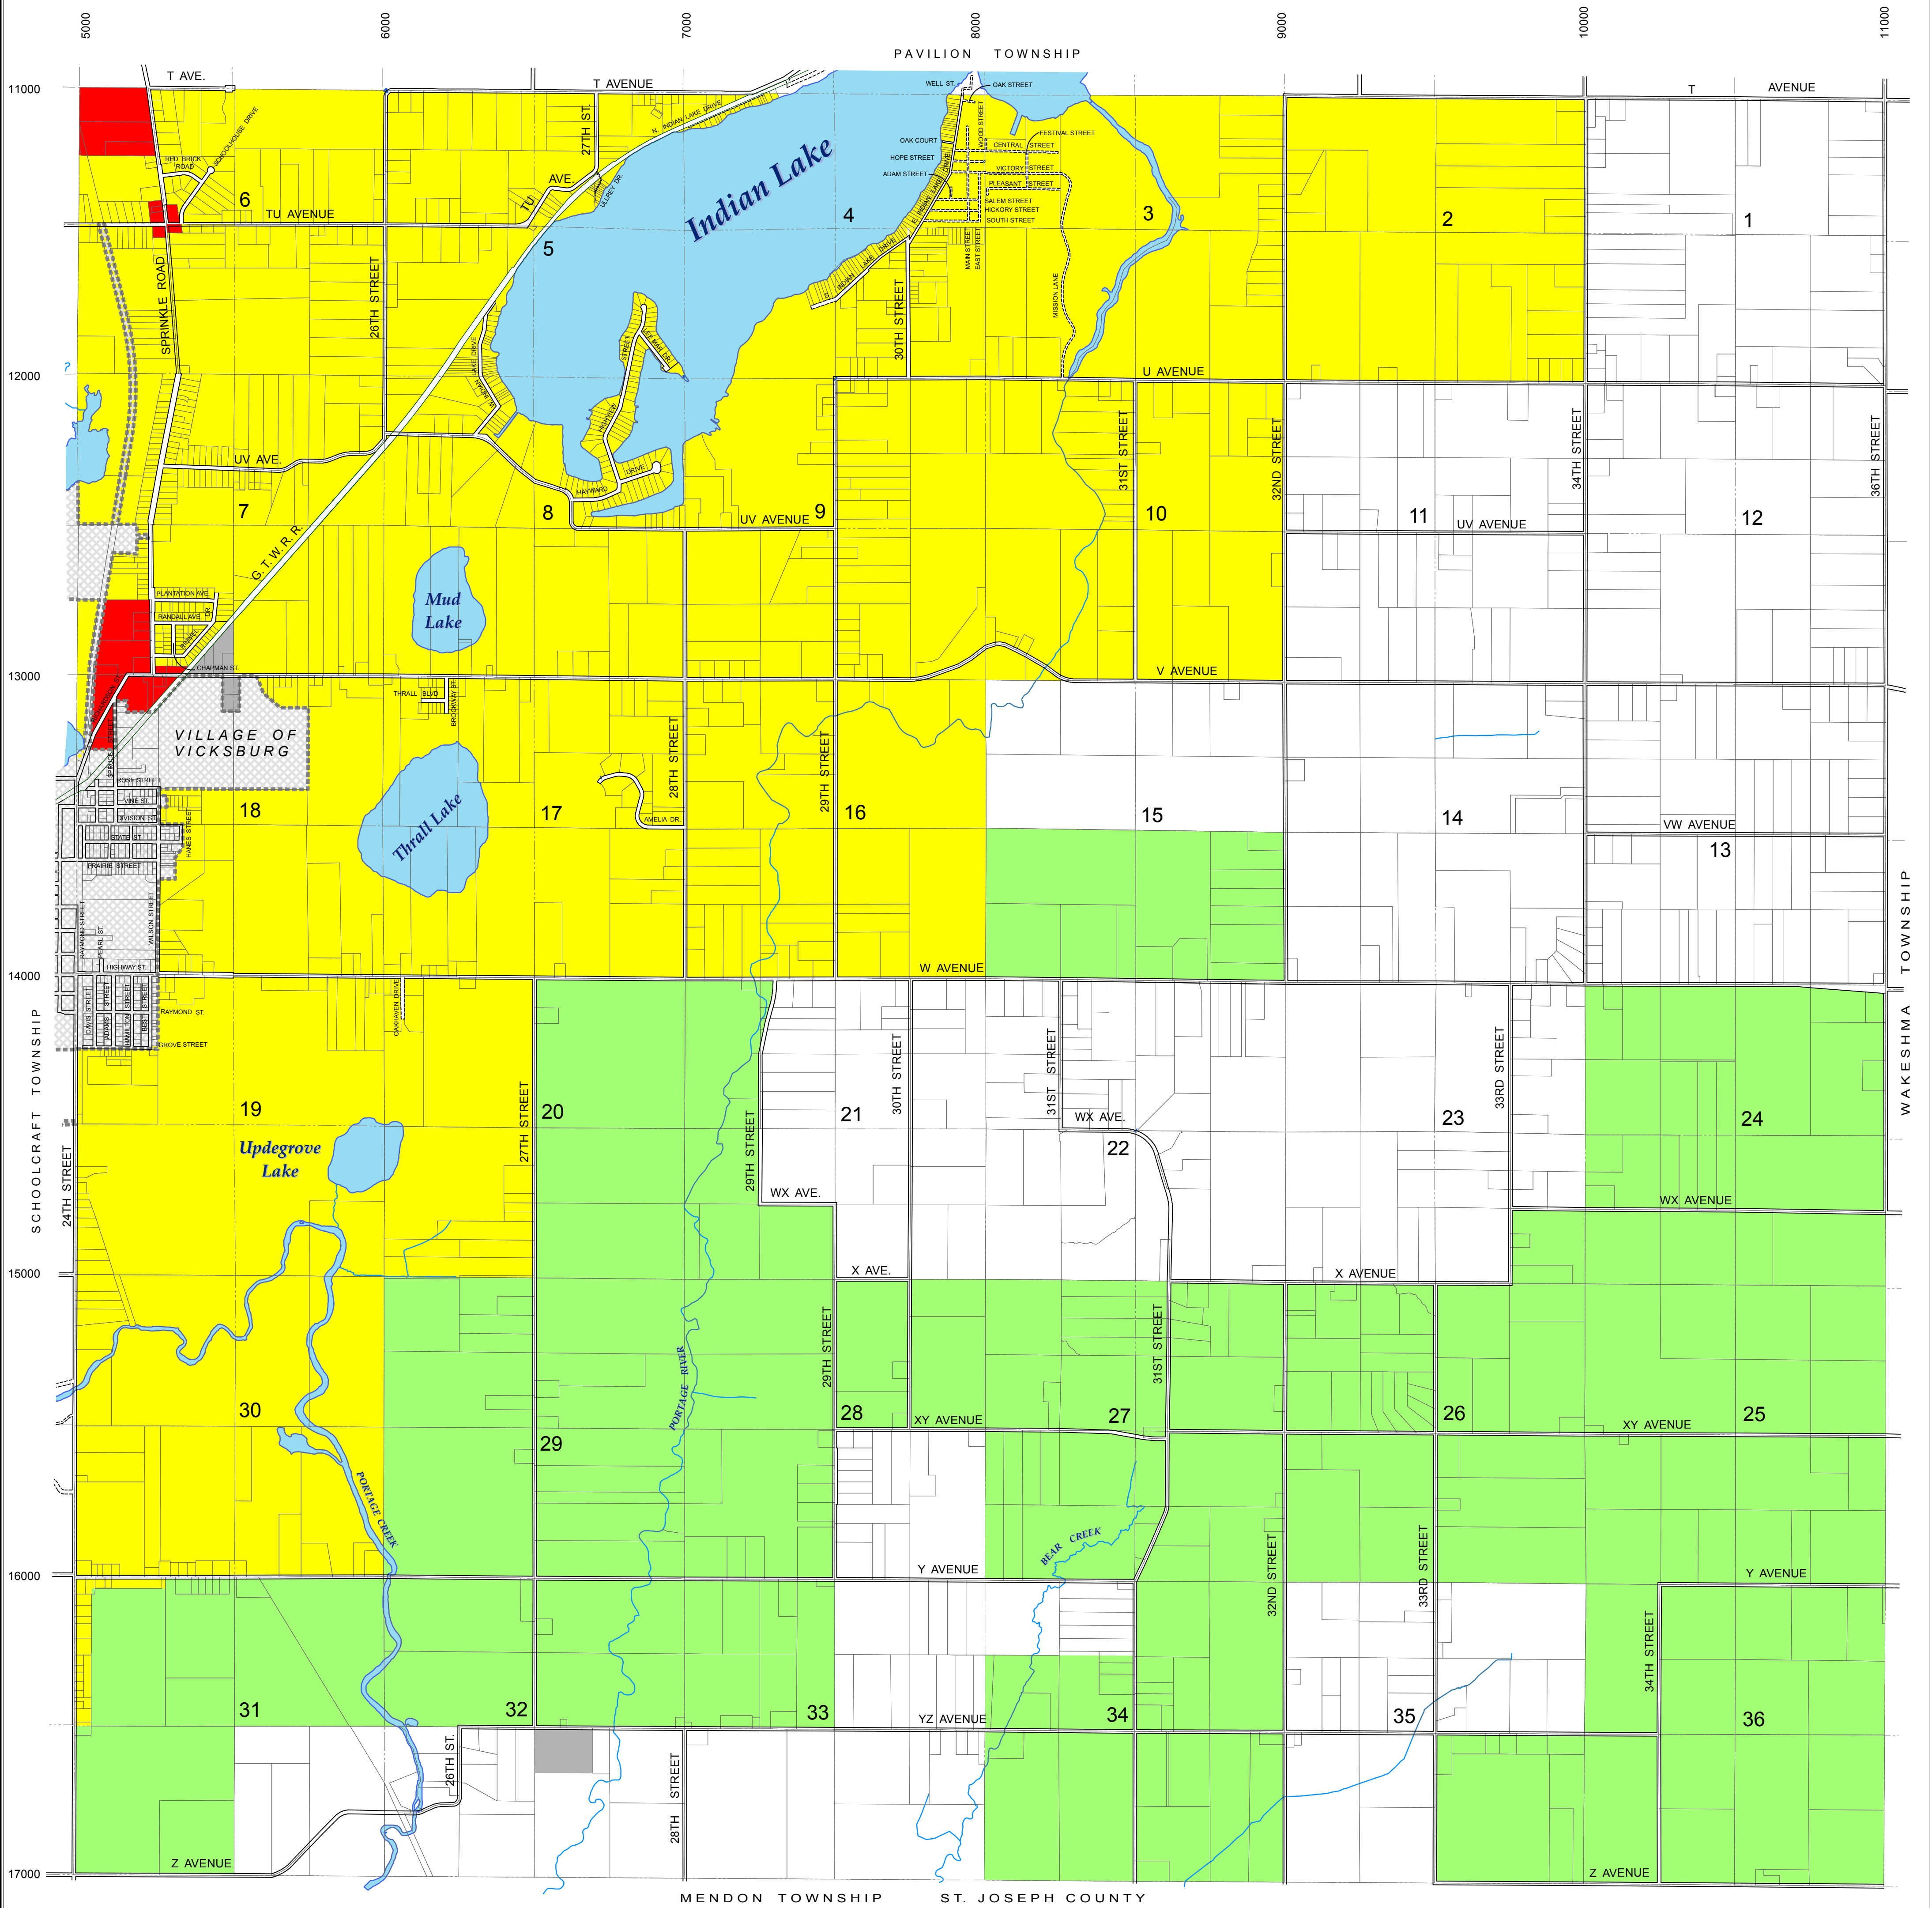

Brady Township

Kalamazoo County, Michigan

Land Use Map

LEGEND

- General Agricultural
- Prime Agricultural
- Residential
- Commercial
- Industrial

1,500 750 0 1,500 Ft

Scale: 1" = 1,500'

- Public R.O.W.
- Private R.O.W.
- Railroad R.O.W.

Revised as to Use District Amendments

Through Ordinance Number: 97
Effective: June 4, 2002